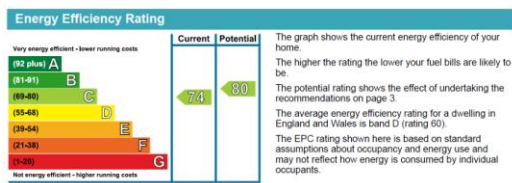

meridian
SURVEYORS

Flat D, Queens Road, Hastings

- Two Bedroom Maisonette
- Well Presented
- Shared Courtyard
- Gas Central Heating
- Double Glazing

Rent: £630 pcm
EPC Rating 'C'

16 Havelock Road
Hastings
East Sussex
TN34 1BP